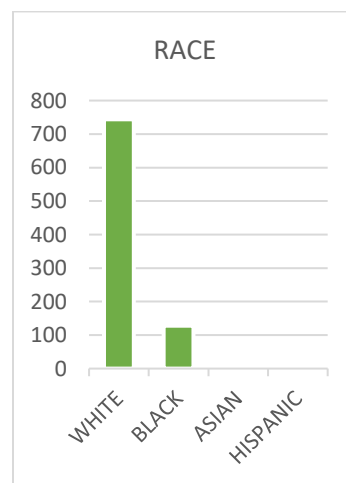

## JANUARY 2021

New Members: 16  
 Naloxolone: 211  
 NarcAn: 261  
 Total Kits: 881

Office: 561  
 Outreach: 320  
 Mobile Unit: 0

Urban-BR: 446  
 Rural: 435

Male: 438  
 Female: 443

18-35: 365  
 36-60: 490  
 61+: 26

White: 744  
 Black: 128  
 Asian: 7  
 Hispanic: 2

## **Program Members**

Total | 881

Males | 438

Female | 443

Black | 128

White | 744

Hispanic | 7

Asian | 2