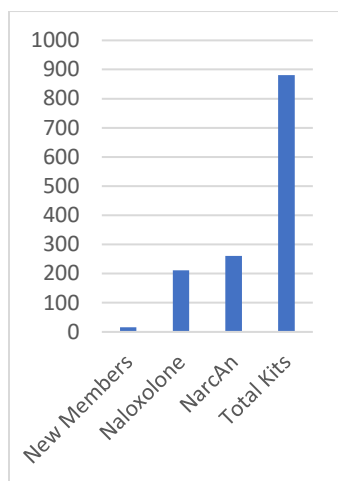

## JANUARY 2021

New Members: 16  
 Naloxolone: 211  
 NarcAn: 261  
 Total Kits: 881

Office: 561  
 Outreach: 320  
 Mobile Unit: 0

Urban-BR: 446  
 Rural: 435

Male: 438  
 Female: 443

18-35: 365  
 36-60: 490  
 61+: 26