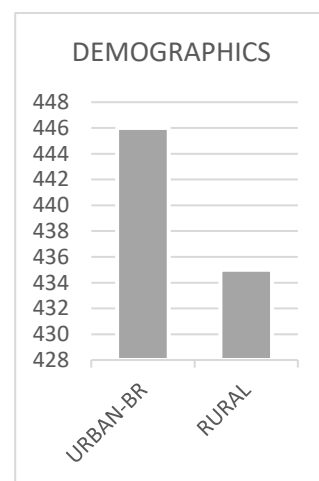

## JANUARY 2021

New Members: 16  
 Naloxolone: 211  
 NarcAn: 261  
 Total Kits: 881

Office: 561  
 Outreach: 320  
 Mobile Unit: 0

Urban-BR: 446  
 Rural: 435

Male: 438  
 Female: 443

18-35: 365  
 36-60: 490  
 61+: 26

Ages 18-35 | 365

Ages 36-60 | 490

Ages 61 and Over | 26