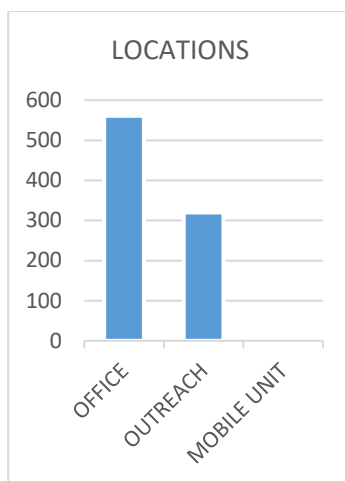

CAPITOL AREA REENTRY PROGRAM

1364 SWAN AVE, BATON ROUGE, LA 70807 225-775-7988

[WWW.CAREENTRYPROGRAM.COM](http://WWW.CAREENTRYPROGRAM.COM)

**B E S A F E**

**SYRINGE SERVICE PROGRAM**

**JANUARY 2021 MONTHLY REPORT**

## JANUARY 2021

New Members: 16  
 Naloxolone: 211  
 NarcAn: 261  
 Total Kits: 881

Office: 561  
 Outreach: 320  
 Mobile Unit: 0

Urban-BR: 446  
 Rural: 435

Male: 438  
 Female: 443

18-35: 365  
 36-60: 490  
 61+: 26