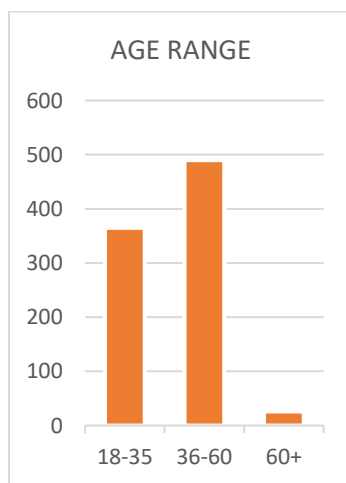

## JANUARY 2021

New Members: 16  
 Naloxolone: 211  
 NarcAn: 261  
 Total Kits: 881

Office: 561  
 Outreach: 320  
 Mobile Unit: 0

Urban-BR: 446  
 Rural: 435

Male: 438  
 Female: 443

18-35: 365  
 36-60: 490  
 61+: 26

White: 744  
 Black: 128  
 Asian: 7  
 Hispanic: 2

Ages 18-35 | 365

Ages 36-60 | 490

Ages 61 and Over | 26