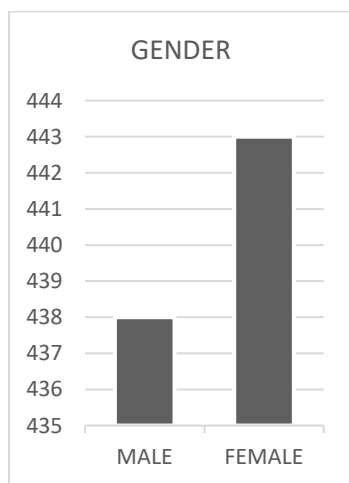

## JANUARY 2021

New Members: 16  
 Naloxolone: 211  
 NarcAn: 261  
 Total Kits: 881

Office: 561  
 Outreach: 320  
 Mobile Unit: 0

Urban-BR: 446  
 Rural: 435

Male: 438  
 Female: 443

18-35: 365  
 36-60: 490  
 61+: 26

White: 744  
 Black: 128  
 Asian: 7  
 Hispanic: 2

## **Program Members**

Total | 881

Males | 438

Female | 443

Black | 128

White | 744

Hispanic | 7

Asian | 2

Ages 18-35 | 365

Ages 36-60 | 490

Ages 61 and Over | 26