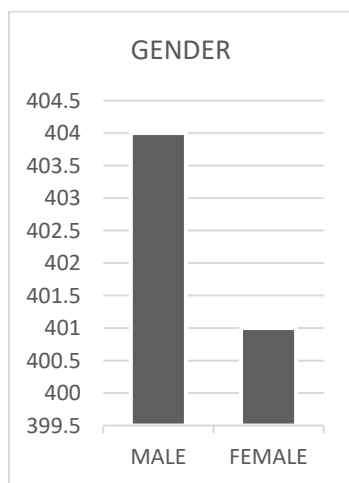

New Members: 12
 Naloxolone: 383
 NarcAn: 34
 Total Kits: 805

Office: 586
 Outreach: 219
 Mobile Unit: 0

Urban-BR: 380
 Rural: 425

Male: 404
 Female: 401

18-35: 327
 36-60: 461
 61+: 16

White: 687
 Black: 112
 Asian: 2
 Hispanic: 4

Program Members

Total | 805

Males | 404

Female | 401

Black | 112

White | 687

Hispanic | 4

Asian | 2