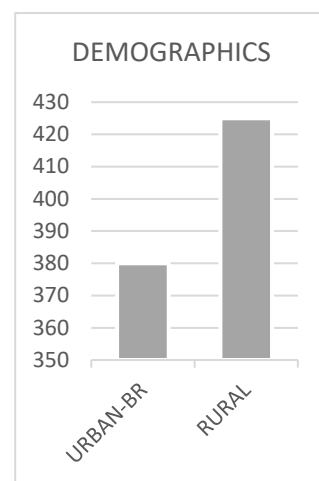

New Members: 12
 Naloxolone: 383
 NarcAn: 34
 Total Kits: 805

Office: 586
 Outreach: 219
 Mobile Unit: 0

Urban-BR: 380
 Rural: 425

Male: 404
 Female: 401

18-35: 327
 36-60: 461
 61+: 16

White: 687
 Black: 112
 Asian: 2
 Hispanic: 4

Program Members

Total | 805

Males | 404

Female | 401

Black | 112

White | 687

Hispanic | 4

Asian | 2