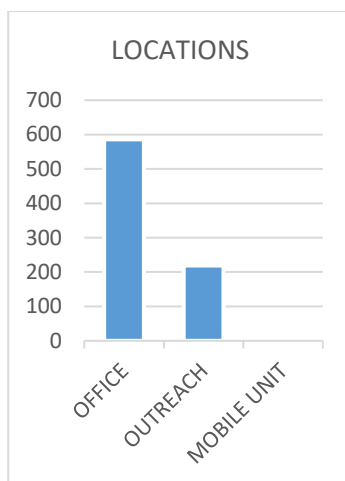

CARP

CAPITOL AREA REENTRY PROGRAM

1364 SWAN AVE, BATON ROUGE, LA 70807 225-775-7988

WWW.CAREENTRYPROGRAM.COM

BESAFE

SYRINGE SERVICE PROGRAM

FEBRUARY 2021 MONTHLY REPORT

FEBRUARY 2021

New Members: 12
 Naloxolone: 383
 NarcAn: 34
 Total Kits: 805

Office: 586
 Outreach: 219
 Mobile Unit: 0

Urban-BR: 380
 Rural: 425

Male: 404
 Female: 401

18-35: 327
 36-60: 461
 61+: 16

White: 687
 Black: 112
 Asian: 2
 Hispanic: 4