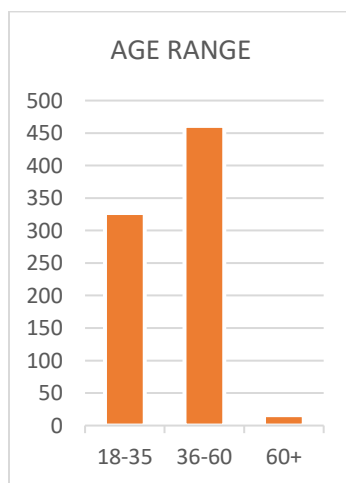

New Members: 12
 Naloxolone: 383
 NarcAn: 34
 Total Kits: 805

Office: 586
 Outreach: 219
 Mobile Unit: 0

Urban-BR: 380
 Rural: 425

Male: 404
 Female: 401

18-35: 327
 36-60: 461
 61+: 16

White: 687
 Black: 112
 Asian: 2
 Hispanic: 4

Program Members

Total | 805

Males | 404

Female | 401

Black | 112

White | 687

Hispanic | 4

Asian | 2