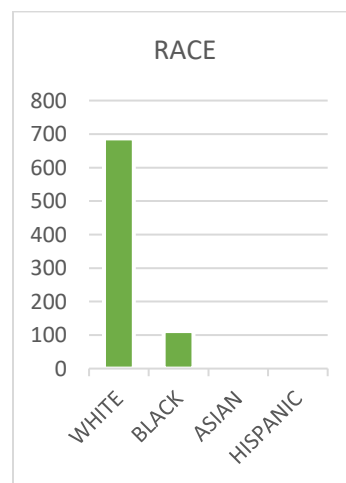

New Members: 12
 Naloxolone: 383
 NarcAn: 34
 Total Kits: 805

Office: 586
 Outreach: 219
 Mobile Unit: 0

Urban-BR: 380
 Rural: 425

Male: 404
 Female: 401

18-35: 327
 36-60: 461
 61+: 16

White: 687
 Black: 112
 Asian: 2
 Hispanic: 4

Program Members

Total | 805

Males | 404

Female | 401

Black | 112

White | 687

Hispanic | 4

Asian | 2