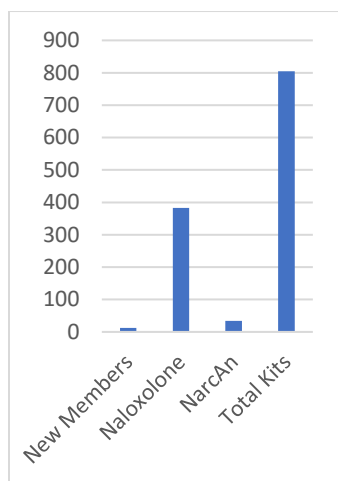

CARP

CAPITOL AREA REENTRY PROGRAM

1364 SWAN AVE, BATON ROUGE, LA 70807 225-775-7988

WWW.CAREENTRYPROGRAM.COM

BESAFE

SYRINGE SERVICE PROGRAM

FEBRUARY 2021 MONTHLY REPORT

FEBRUARY 2021

New Members: 12
 Naloxolone: 383
 NarcAn: 34
 Total Kits: 805

Office: 586
 Outreach: 219
 Mobile Unit: 0

Urban-BR: 380
 Rural: 425

Male: 404
 Female: 401

18-35: 327
 36-60: 461
 61+: 16

White: 687
 Black: 112
 Asian: 2
 Hispanic: 4

Program Members

Total | 805

Males | 404

Female | 401

Black | 112

White | 687

Hispanic | 4

Asian | 2