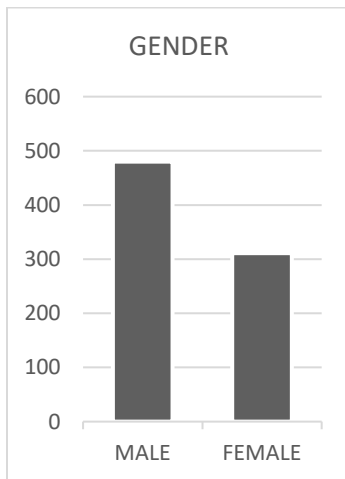

Office: 583
 Outreach: 256
 Mobile Unit: 67

Urban-BR: 450
 Rural: 456

Male: 480
 Female: 426

18-35: 366
 36-60: 504
 61+: 36

White: 770
 Black: 130
 Asian: 3
 Hispanic: 3

***Charts Shows Program Members**

Program Members

Total | 906

Males | 480

Female | 426

Black | 130

White | 770

Hispanic | 3

Asian | 3

Ages 18-35 | 366