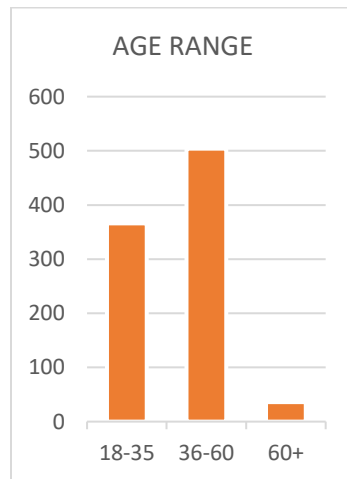

Office: 583
 Outreach: 256
 Mobile Unit: 67

Urban-BR: 450
 Rural: 456

Male: 480
 Female: 426

18-35: 366
 36-60: 504
 61+: 36

White: 770
 Black: 130
 Asian: 3
 Hispanic: 3

***Charts Shows Program Members**

Program Members

Total | 906

Males | 480

Female | 426

Black | 130

White | 770

Hispanic | 3

Asian | 3

Ages 18-35 | 366