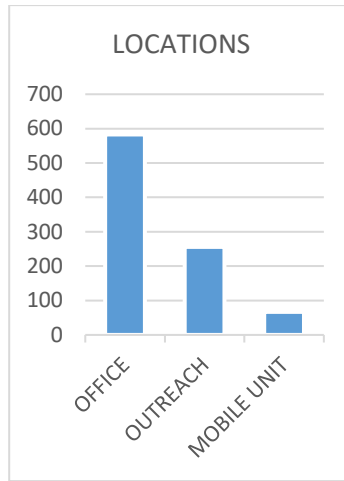

CAPITOL AREA REENTRY PROGRAM

1364 SWAN AVE, BATON ROUGE, LA 70807 225-775-7988

WWW.CAREENTRYPROGRAM.COM

B E S A F E

SYRINGE SERVICE PROGRAM

MAY 2021 MONTHLY REPORT

MAY 2021

New Members: 9
 Naloxolone: 196
 NarcAn: 238
 Total Kits: 906

Office: 583
 Outreach: 256
 Mobile Unit: 67

Urban-BR: 450
 Rural: 456

Male: 480
 Female: 426

18-35: 366
 36-60: 504
 61+: 36

White: 770
 Black: 130
 Asian: 3
 Hispanic: 3

***Charts Shows Program Members**

Program Members

Total | 906

Males | 480

Female | 426

Black | 130

White | 770

Hispanic | 3

Asian | 3

Ages 18-35 | 366