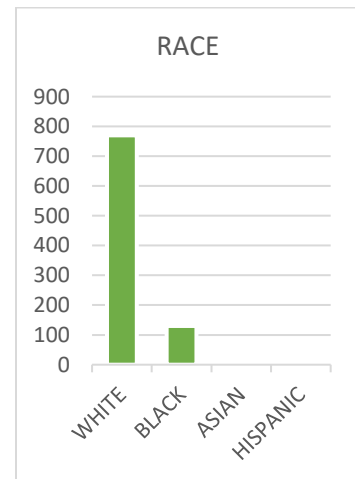

Office: 583
 Outreach: 256
 Mobile Unit: 67

Urban-BR: 450
 Rural: 456

Male: 480
 Female: 426

18-35: 366
 36-60: 504
 61+: 36

White: 770
 Black: 130
 Asian: 3
 Hispanic: 3

***Charts Shows Program Members**

Program Members

Total | 906

Males | 480

Female | 426

Black | 130

White | 770

Hispanic | 3

Asian | 3

Ages 18-35 | 366