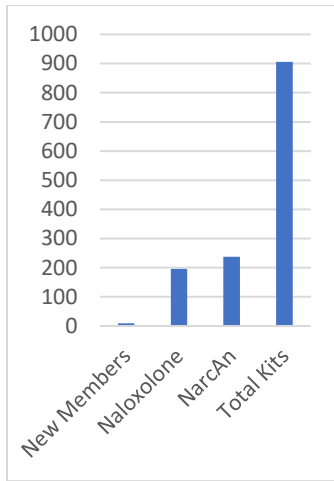

CAPITOL AREA REENTRY PROGRAM

1364 SWAN AVE, BATON ROUGE, LA 70807 225-775-7988

WWW.CAREENTRYPROGRAM.COM

B E S A F E

SYRINGE SERVICE PROGRAM

MAY 2021 MONTHLY REPORT

MAY 2021

New Members: 9
 Naloxolone: 196
 NarcAn: 238
 Total Kits: 906

Office: 583
 Outreach: 256
 Mobile Unit: 67

Urban-BR: 450
 Rural: 456

Male: 480
 Female: 426

18-35: 366
 36-60: 504
 61+: 36

White: 770
 Black: 130
 Asian: 3
 Hispanic: 3

***Charts Shows Program Members**

Program Members

Total | 906

Males | 480

Female | 426

Black | 130

White | 770

Hispanic | 3

Asian | 3

Ages 18-35 | 366