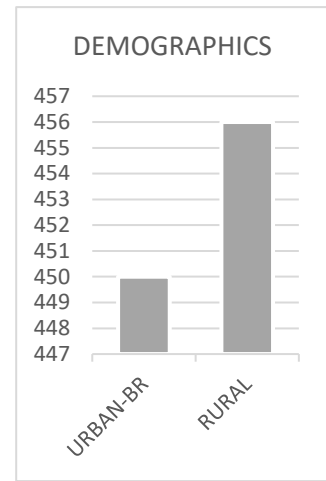

Office: 583
 Outreach: 256
 Mobile Unit: 67

Urban-BR: 450
 Rural: 456

Male: 480
 Female: 426

18-35: 366
 36-60: 504
 61+: 36

White: 770
 Black: 130
 Asian: 3
 Hispanic: 3

***Charts Shows Program Members**

Program Members

Total | 906

Males | 480

Female | 426

Black | 130

White | 770

Hispanic | 3

Asian | 3

Ages 18-35 | 366

Ages 36-60 | 504

Ages 61 and Over | 36

Geographical Area

Urban & Suburban | 450

Rural | 456

Breakdown by City:

Abbeville-1	Addis- 14	Akers-1	Albany-2
Alfords-	Aline-1	Baker-57	Batchelor-1
Baton Rouge-448	Bayou Goula- 1	Beuche- 1	Breaux Bridge-1
Brusly-2	Central- 21	Clinton- 20	Denham Springs-92
Erwinville-2	Ethel- 2	Franklinton-1	Geismar-2
Glynn-	Gonzales- 25	Greensburg-1	Hammond-1
Hester-	Holden-8	Jackson-16	Jarreau-7
Jeanerette-1	Kentwood-	Killian-	Lafayette-
Lake Charles-5	Livingston- 18	Livonia-4	Maurepas-